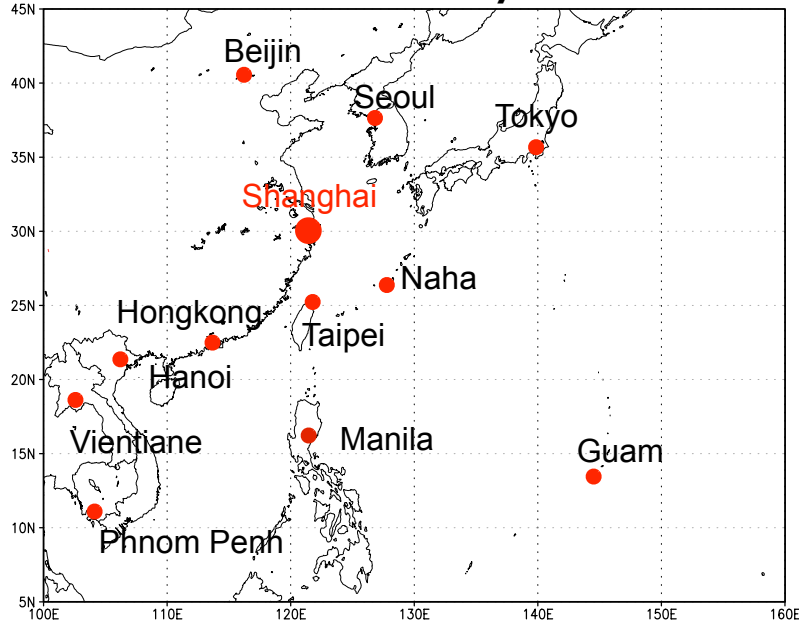

Link

Track

Strike Prob.

In 4 days

at each time

time series

2010

Aug

18

12UTC

Update Display

Next

Please click the city name

Shanghai