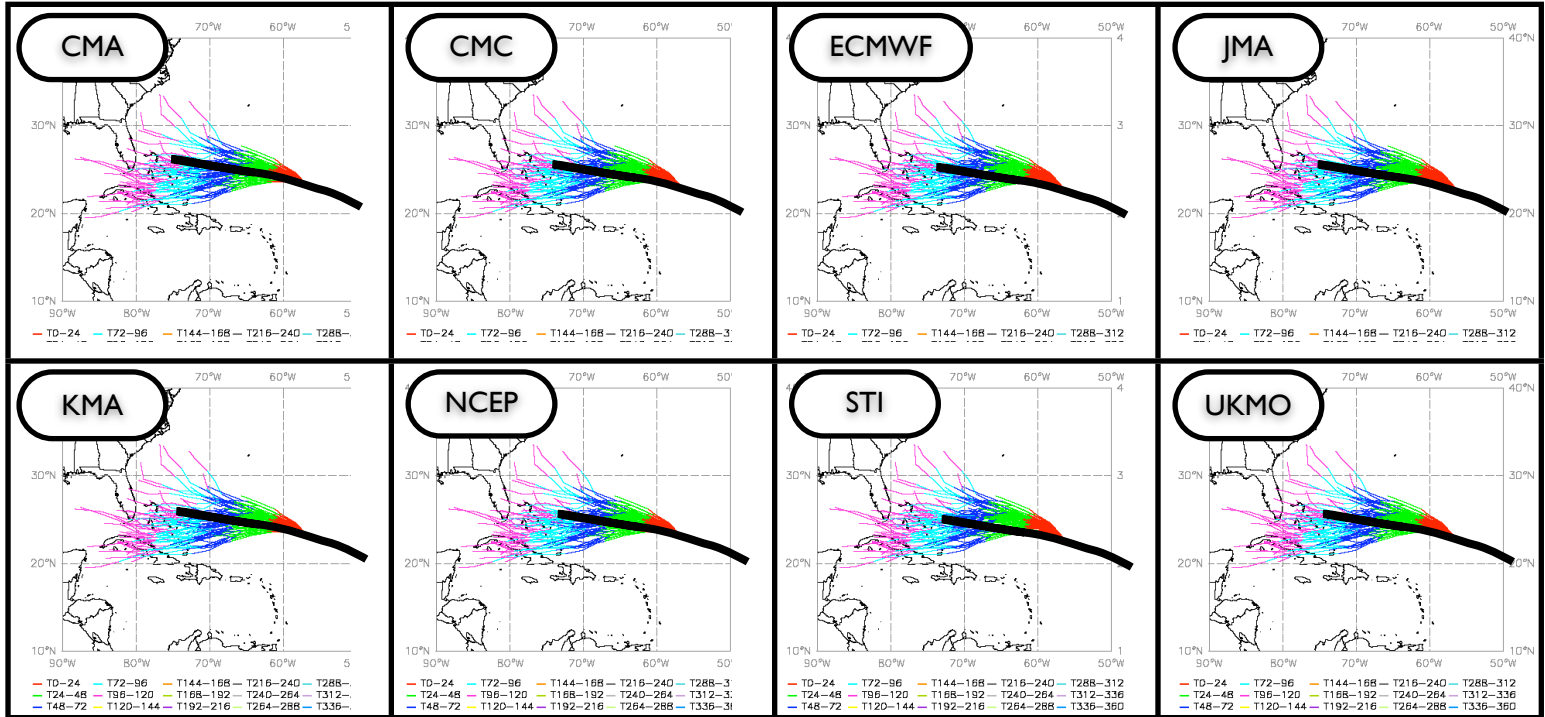

Link

Track

Strike Prob.

2010 | Aug | 18 | 12UTC

Prev.

Update Display

Next

Tropical Cyclone Ensemble Track Information HomePage