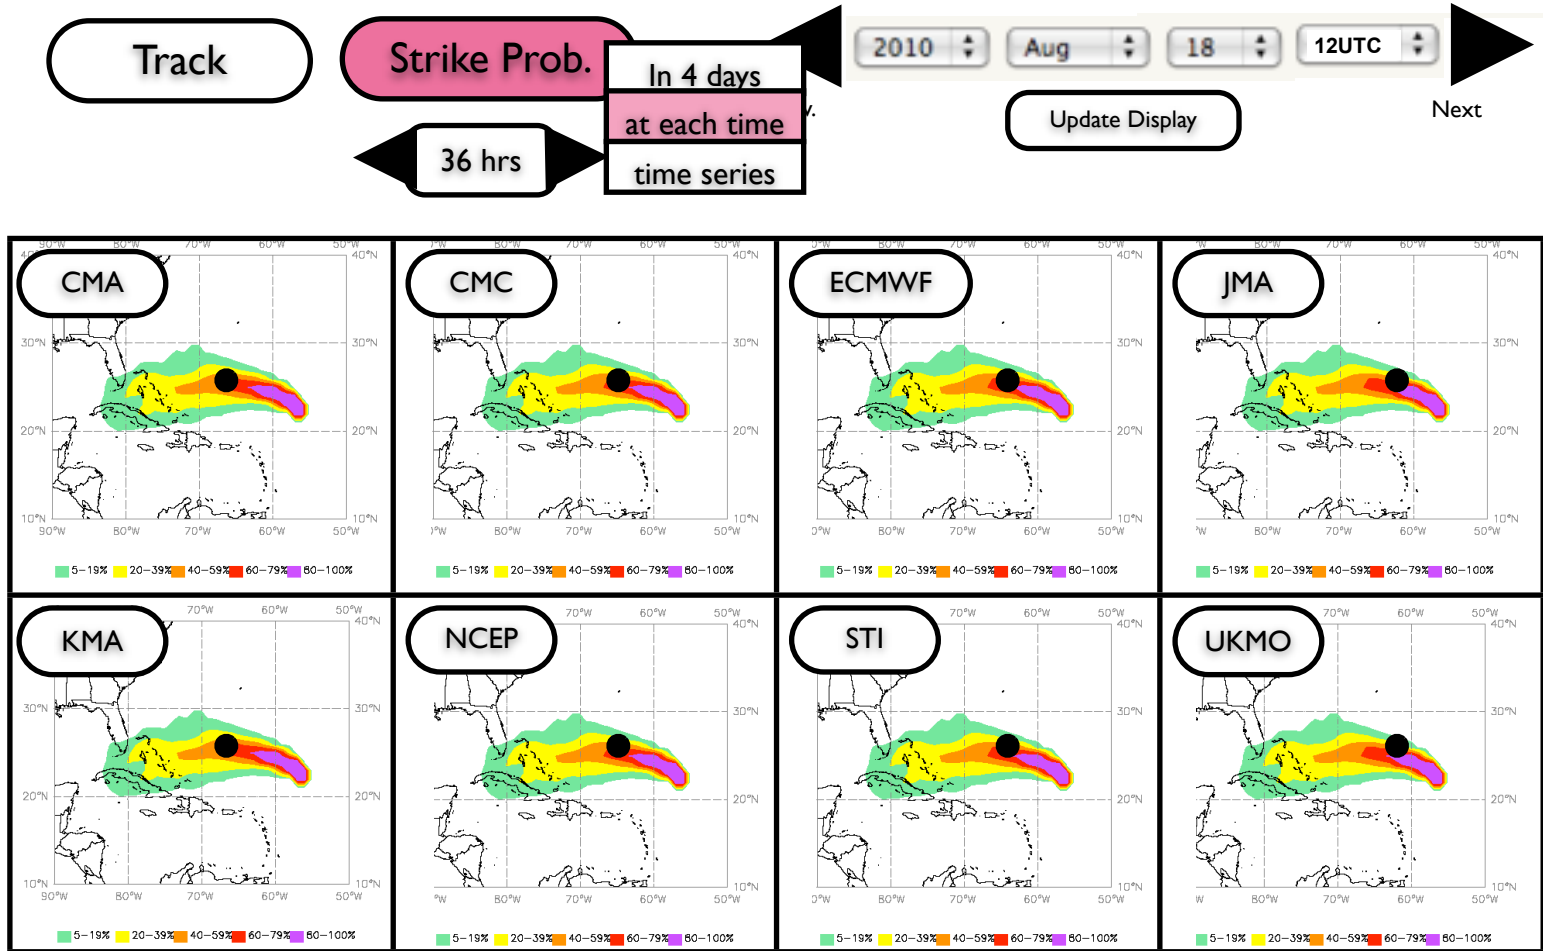

Tropical Cyclone Ensemble Track Information HomePage

Real time

Ensemble

Deterministic

Archive

Ensemble

Deterministic

Discussion

Link