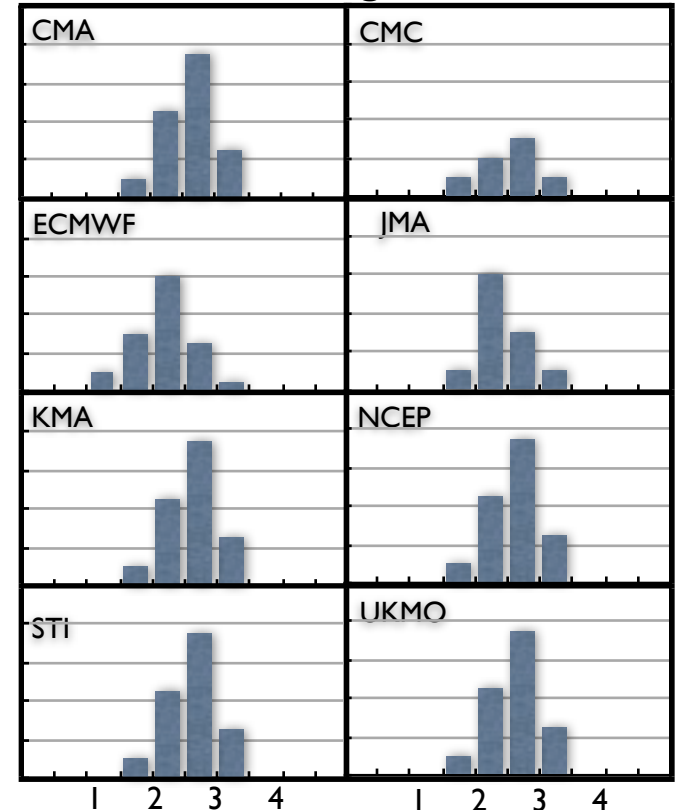

at each time

time series

2010

Aug

18

12UTC

Update Display

Next

Please click the city name

Shanghai

Evaluation of Future TC Products

- TC Positions – **Position Error Statistics**
- TC Intensity – **Intensity Error Statistics**
 - MSLP
 - Sustained maximum surface wind
- Gridded Data
 - Probabilistic Distribution of wind/precipitation
Intensity/Position Error
- Strike Probability
 - In certain days, a specific time, or time series
 - **How to evaluate?**
- TC Genesis Probability
 - **How to evaluate?**