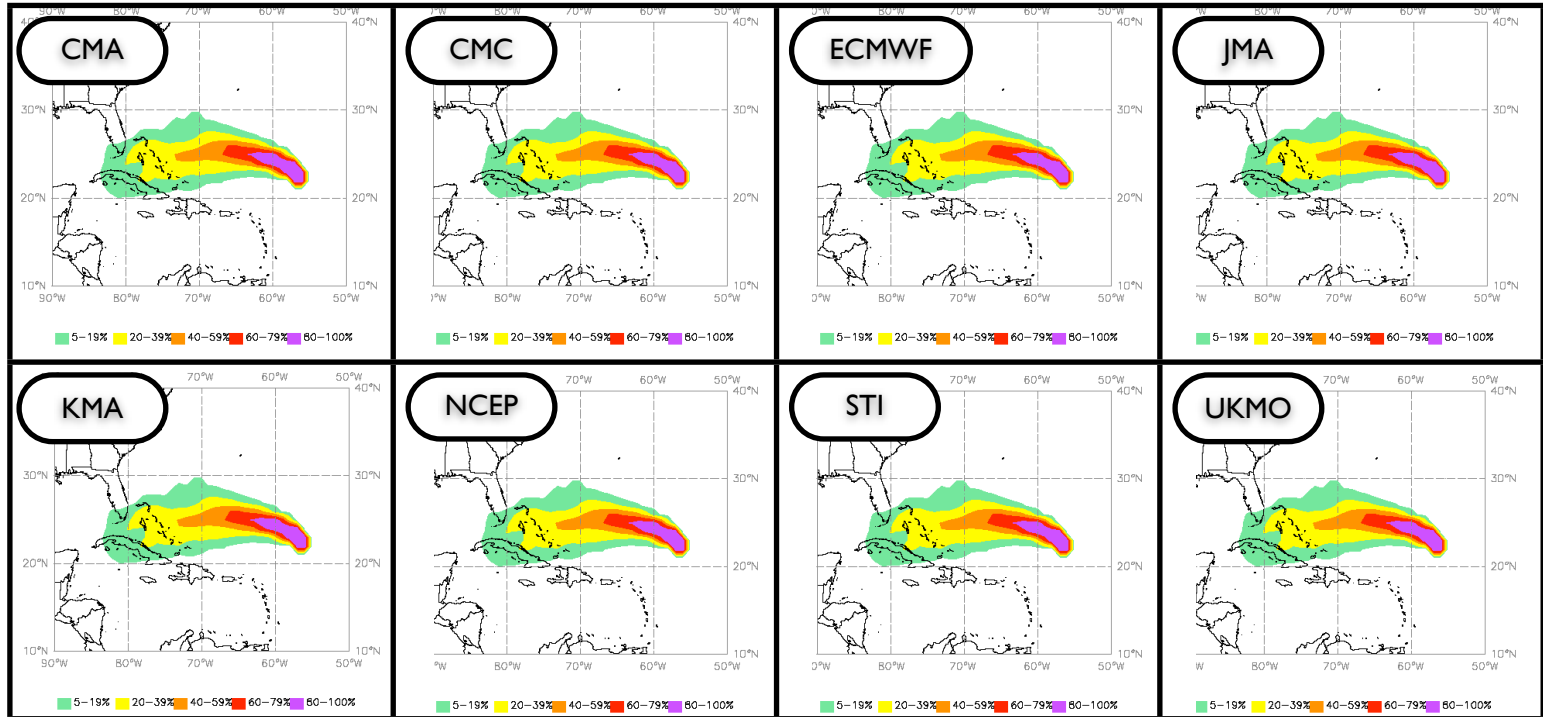

Ensemble

Deterministic

Discussion

Link

Tropical Cyclone Ensemble Track Information HomePage

Real time

Ensemble

Deterministic