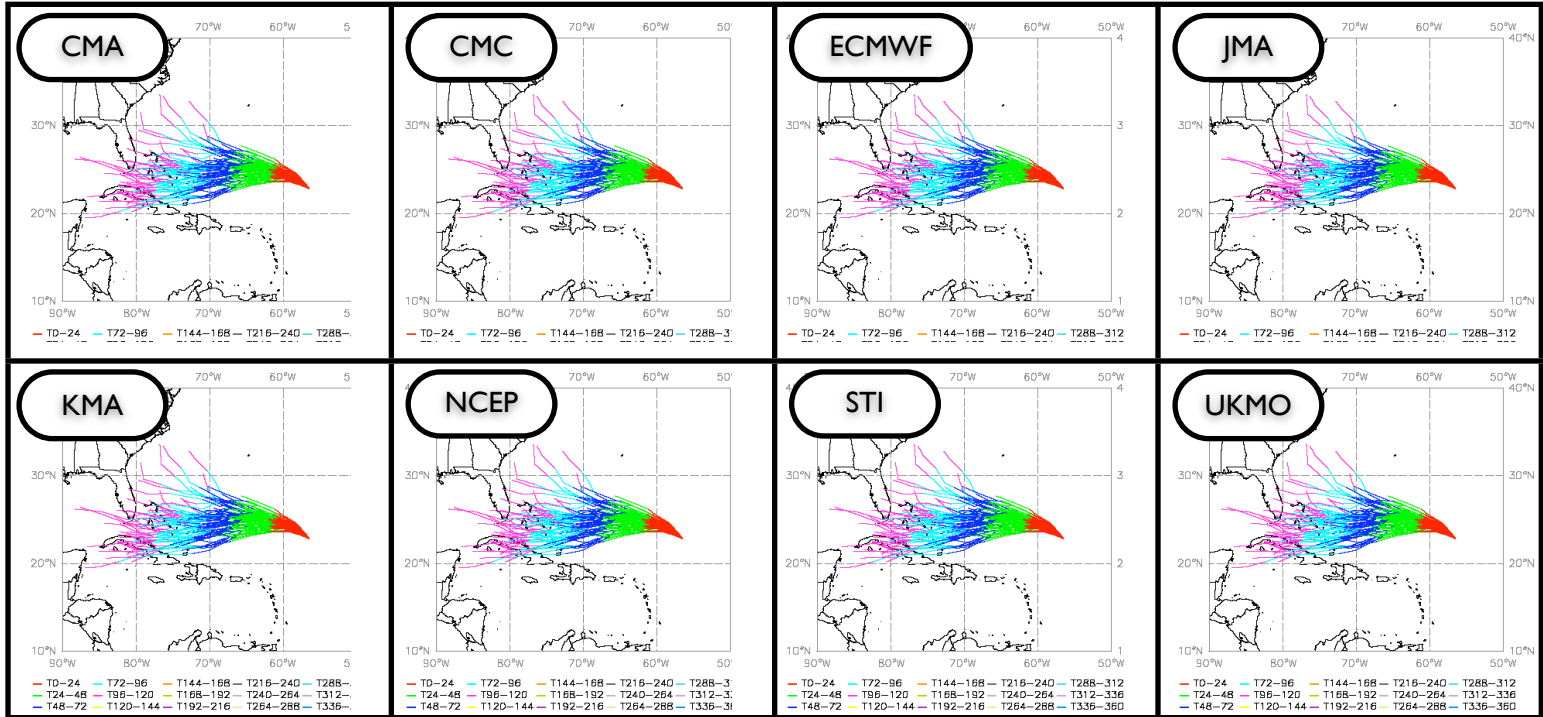

Tropical Cyclone Ensemble Track Information HomePage

Real time

Ensemble

Deterministic

Archive

Ensemble

Deterministic

Discussion

Link

Track

Strike Prob.

2010

Aug

18

12UTC

Prev.

Update Display

Next