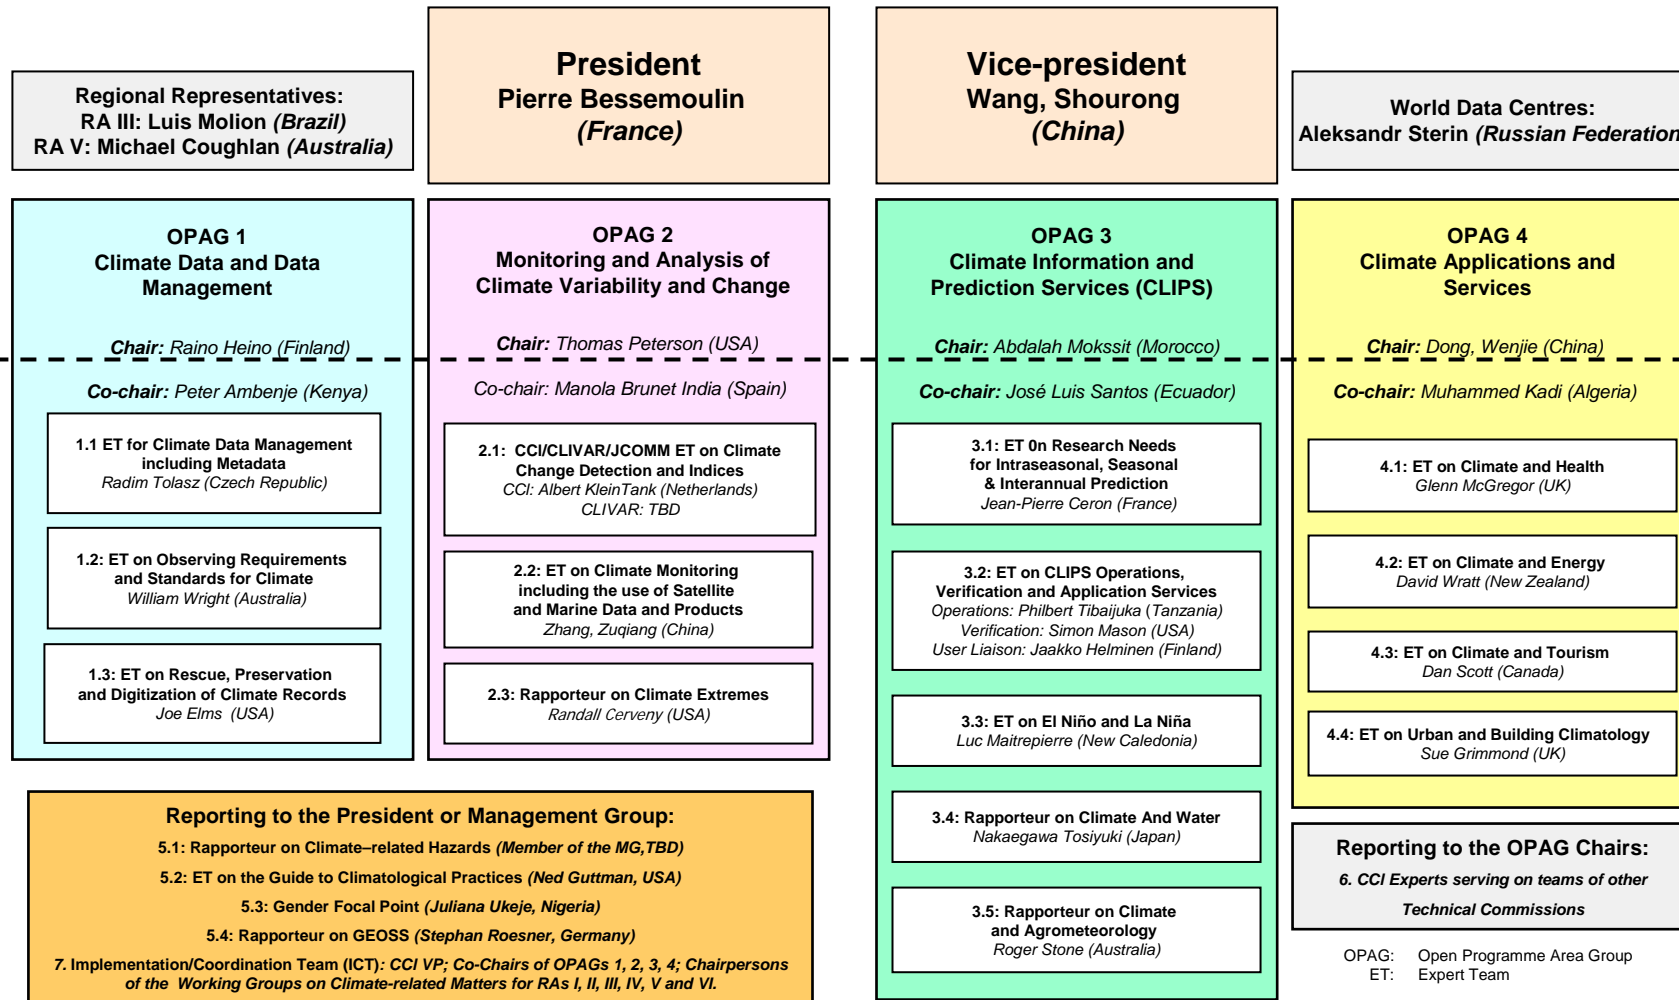

# WMO COMMISSION FOR CLIMATOLOGY (CCI)

## ORGANIZATIONAL STRUCTURE FOR FOURTEENTH INTERSESSIONAL PERIOD (2005-2009)

MANAGEMENT GROUP (MG)

OPAG: Open Programme Area Group  
ET: Expert Team